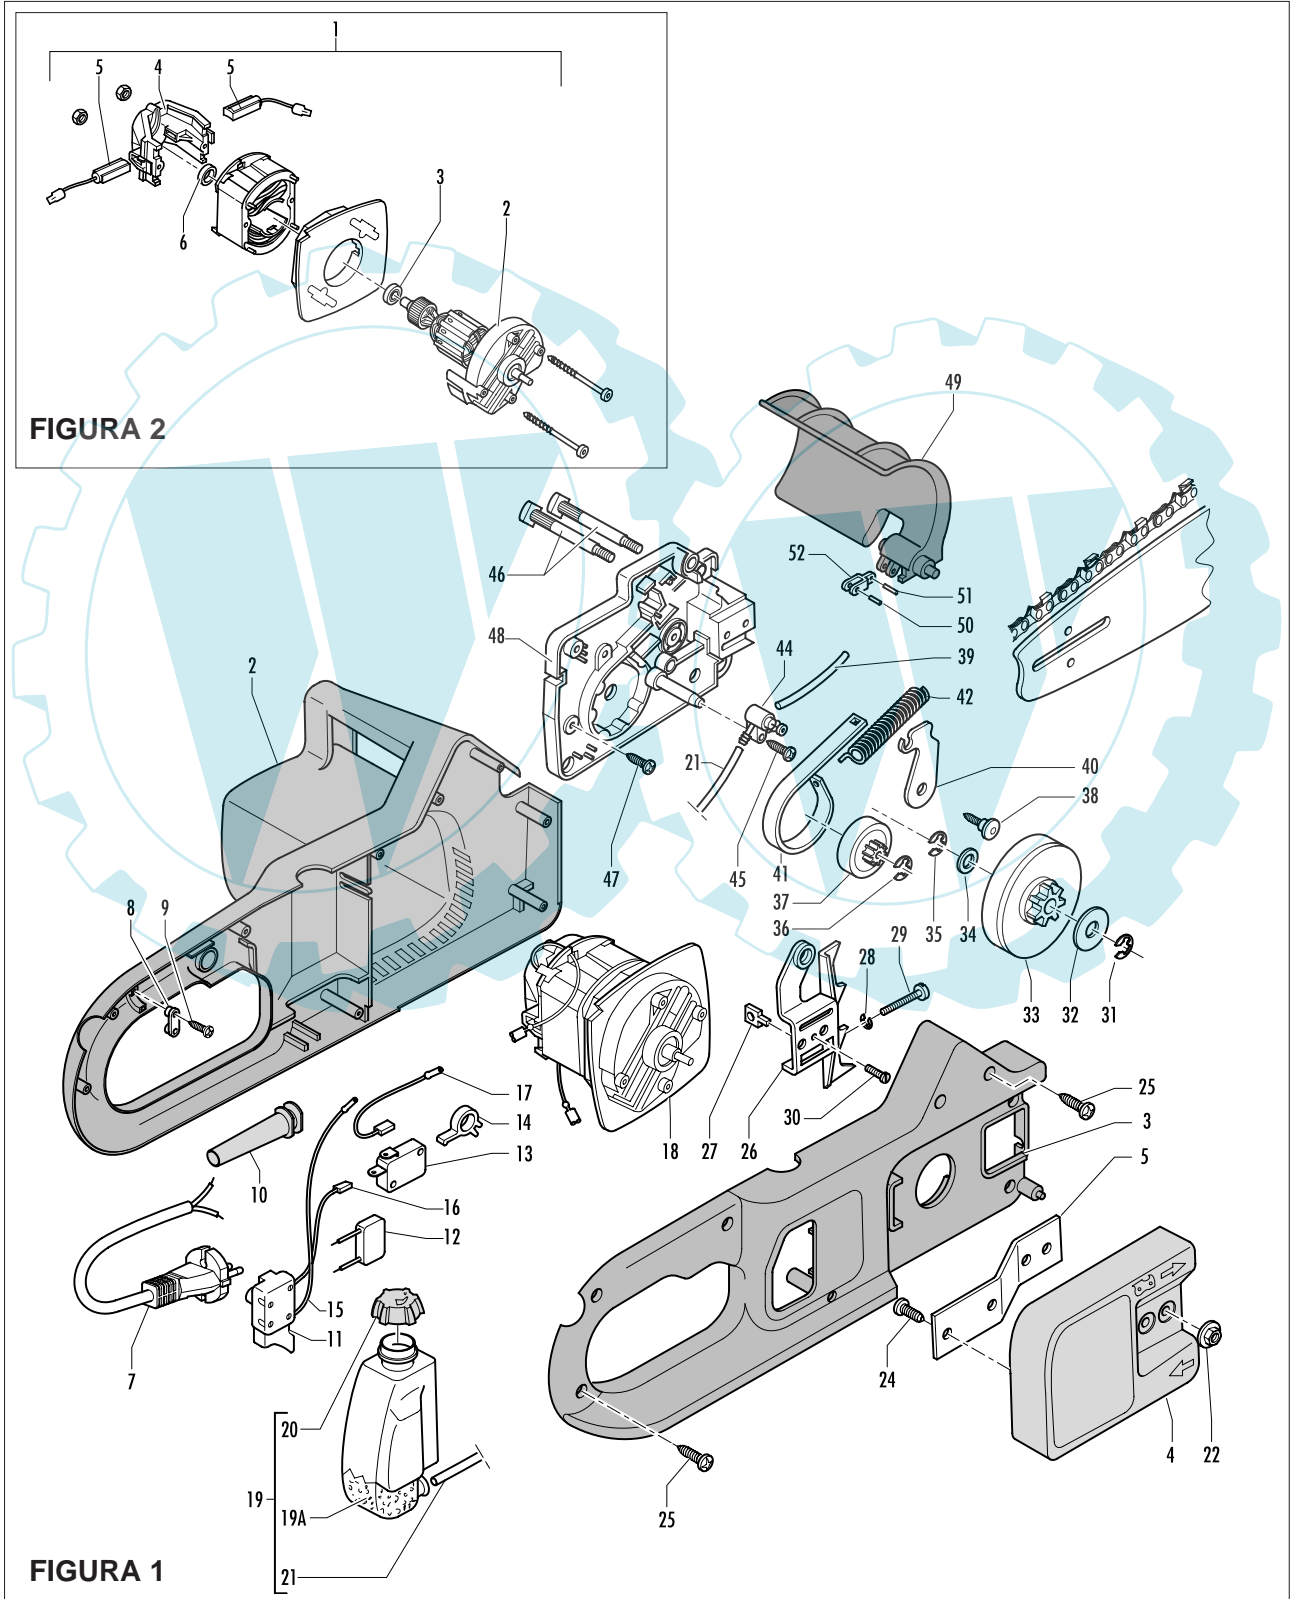

brand	PARTNER

date	SEPT/03	SHEET 1/2

Model	Prefix
P1640 + EXTRA CHAIN	01

Product number
953900378